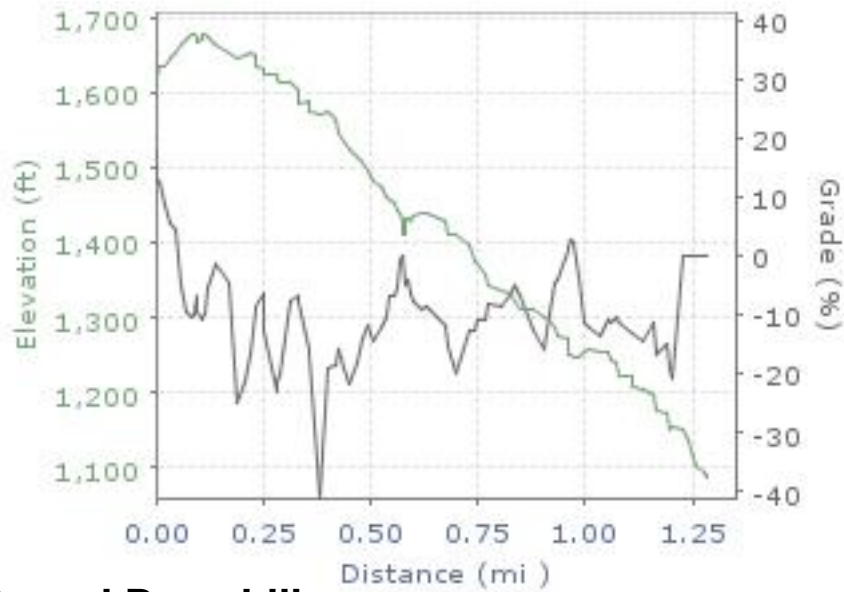

Black Rock Trail Map

Written by Administrator
Tuesday, 28 March 2006 04:12

Black Rock Mountain Bike Area Trail Profiles

Black Rock Trail Map

Written by Administrator
Tuesday, 28 March 2006 04:12

Forest Road to Top

trailhead to top of Mt Brown on road

Distance (miles): 2.98

Overall grade: +8.7%

Black Rock Trail Map

Written by Administrator
Tuesday, 28 March 2006 04:12

Banzai Downhill

starting near "cliff drop"

Distance (miles): 1.28

Overall grade: -8.0%

Black Rock Trail Map

Written by Administrator
Tuesday, 28 March 2006 04:12

Granny's Kitchen

including lowest "underconstruction" section connecting to lower Sickter Gnar

Distance (miles): 1.97