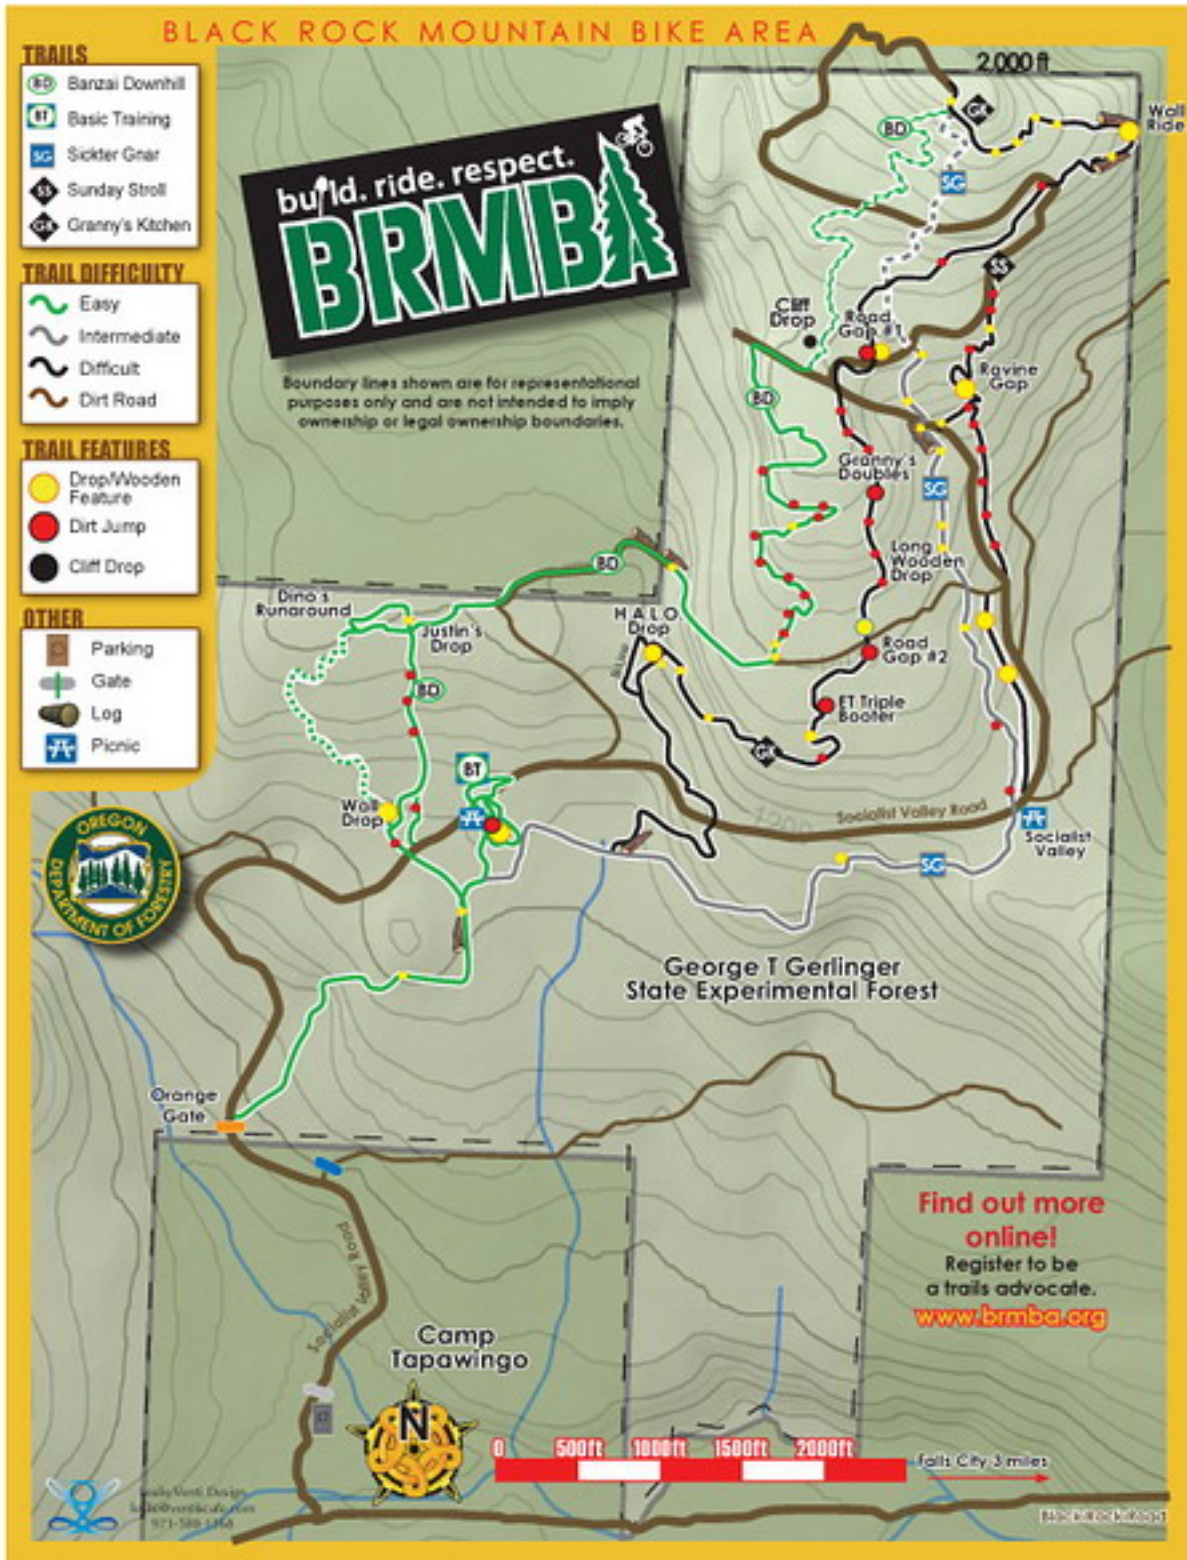

Black Rock Trail Map

Written by Administrator

Tuesday, 28 March 2006 04:12

There's quality [WATERPROOF printed version](#) of this map available for sale at local bike shop (Santiam Bicycle) or Venti's Cafe in Salem, Oregon or you can pick one up at the A&N Home Town Grocery store in Falls City, Oregon. Proceeds from map sales go to BRMBA / Black Rock trails for ongoing trail maintenance and projects.

Black Rock Trail Map

Written by Administrator
Tuesday, 28 March 2006 04:12

Black Rock Mountain Bike Area Trail Profiles

Black Rock Trail Map

Written by Administrator
Tuesday, 28 March 2006 04:12

Forest Road to Top

trailhead to top of Mt Brown on road

Distance (miles): 2.98

Overall grade: +8.7%

Black Rock Trail Map

Written by Administrator
Tuesday, 28 March 2006 04:12

Banzai Downhill

starting near "cliff drop"

Distance (miles): 1.28

Overall grade: -8.0%

Black Rock Trail Map

Written by Administrator
Tuesday, 28 March 2006 04:12

Granny's Kitchen

including lowest "underconstruction" section connecting to lower Sickter Gnar

Distance (miles): 1.97