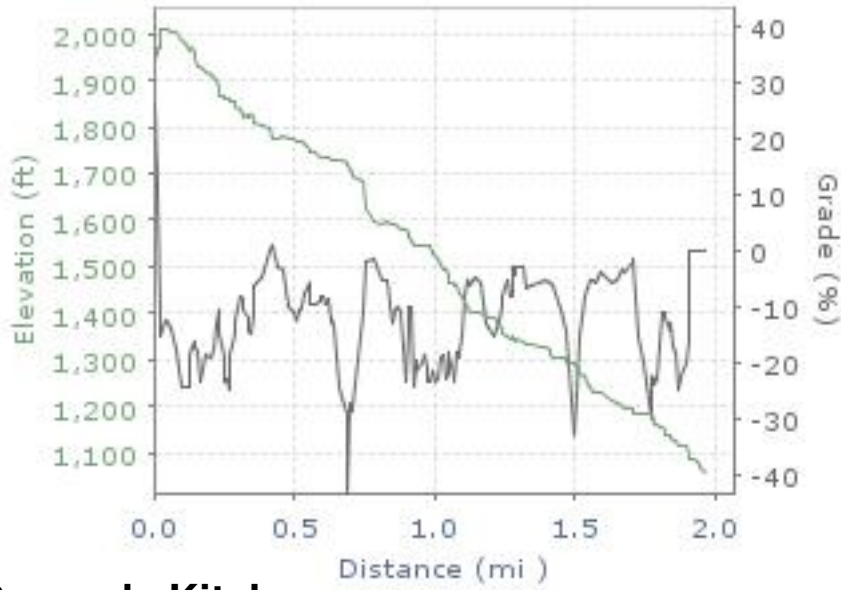

trailhead to top of Mt Brown on road

Distance (miles): 2.98

Overall grade: +8.7%

Black Rock Trail Map

Written by Administrator
Tuesday, 28 March 2006 04:12

Banzai Downhill

starting near "cliff drop"

Distance (miles): 1.28

Overall grade: -8.0%

Black Rock Trail Map

Written by Administrator
Tuesday, 28 March 2006 04:12

Granny's Kitchen

including lowest "underconstruction" section connecting to lower Sickter Gnar

Distance (miles): 1.97