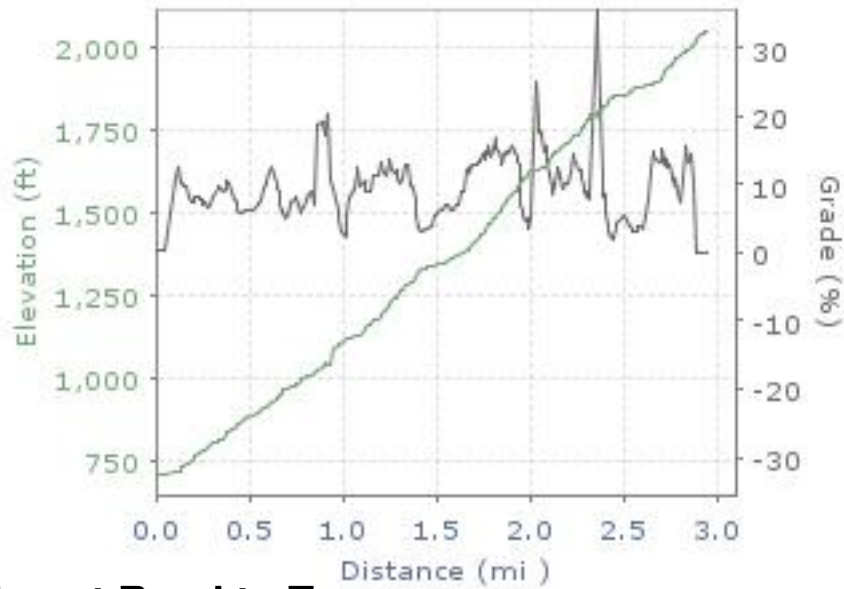

Black Rock Trail Map

Written by Administrator
Tuesday, 28 March 2006 04:12

Black Rock Mountain Bike Area Trail Profiles

Black Rock Trail Map

Written by Administrator
Tuesday, 28 March 2006 04:12

Forest Road to Top

trailhead to top of Mt Brown on road

Distance (miles): 2.98

Overall grade: +8.7%

Black Rock Trail Map

Written by Administrator
Tuesday, 28 March 2006 04:12

Banzai Downhill

starting near "cliff drop"

Distance (miles): 1.28

Overall grade: -8.0%

Black Rock Trail Map

Written by Administrator
Tuesday, 28 March 2006 04:12

Granny's Kitchen

including lowest "underconstruction" section connecting to lower Sickter Gnar

Distance (miles): 1.97