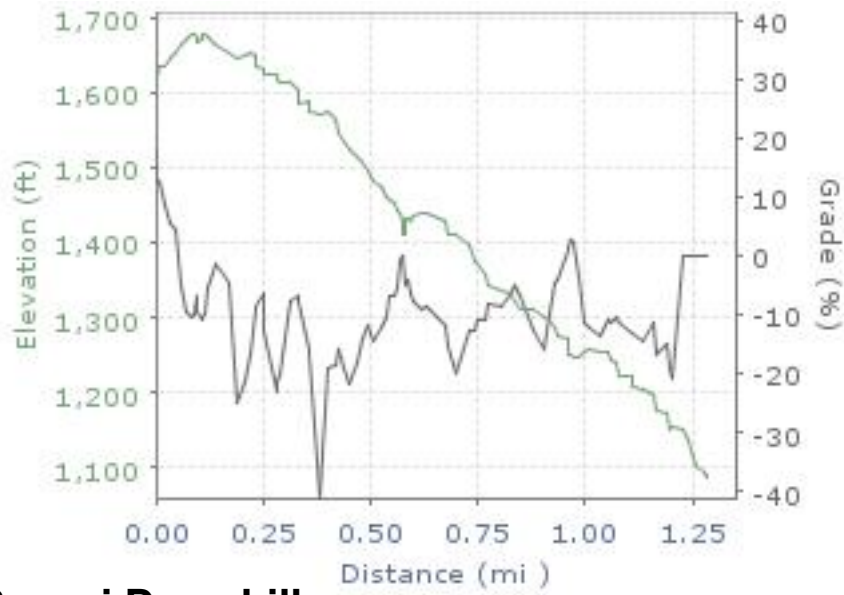

Black Rock Trail Map

Written by Administrator
Tuesday, 28 March 2006 04:12

Black Rock Mountain Bike Area Trail Profiles

Black Rock Trail Map

Written by Administrator
Tuesday, 28 March 2006 04:12

Forest Road to Top

trailhead to top of Mt Brown on road

Distance (miles): 2.98

Overall grade: +8.7%

Black Rock Trail Map

Written by Administrator
Tuesday, 28 March 2006 04:12

Banzai Downhill

starting near "cliff drop"

Distance (miles): 1.28

Overall grade: -8.0%

Black Rock Trail Map

Written by Administrator
Tuesday, 28 March 2006 04:12

Granny's Kitchen

including lowest "underconstruction" section connecting to lower Sickter Gnar

Distance (miles): 1.97